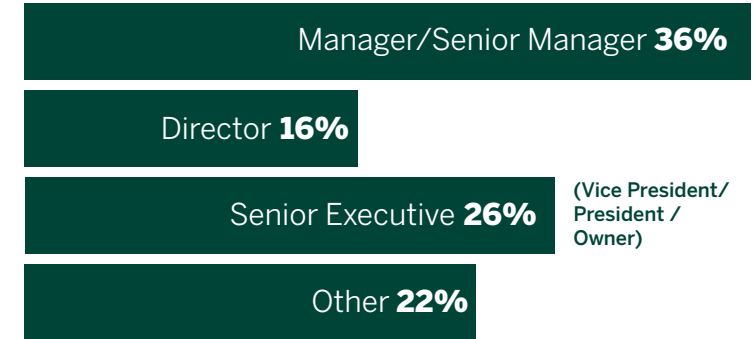

IVEY EMBA CLASS OF 2025

Location

Job Title

Industry

58
Total Class Size

41
Average Participant Age

30-54
Class Age Range

38%
Born Outside of Canada

17
Average Years of Work Experience

59%
Self-identifying as Women and Gender Diverse*

41%
Self-identifying as Men

*We have collapsed the category of gender-diverse into the category of women in this infographic to protect the anonymity of students who self-identify as gender-diverse in the cohort.