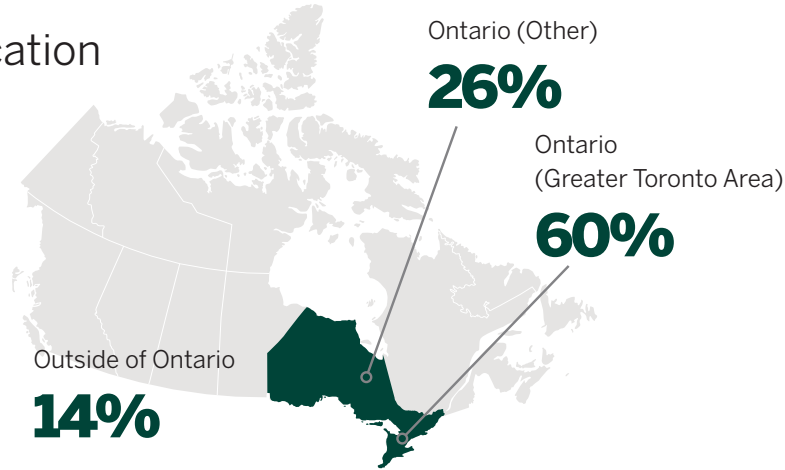

IVEY EMBA CLASS OF 2025

Location

Job Title

Industry

58
Total Class Size

41
Average Participant Age

30-54
Class Age Range

38%
Born Outside of Canada