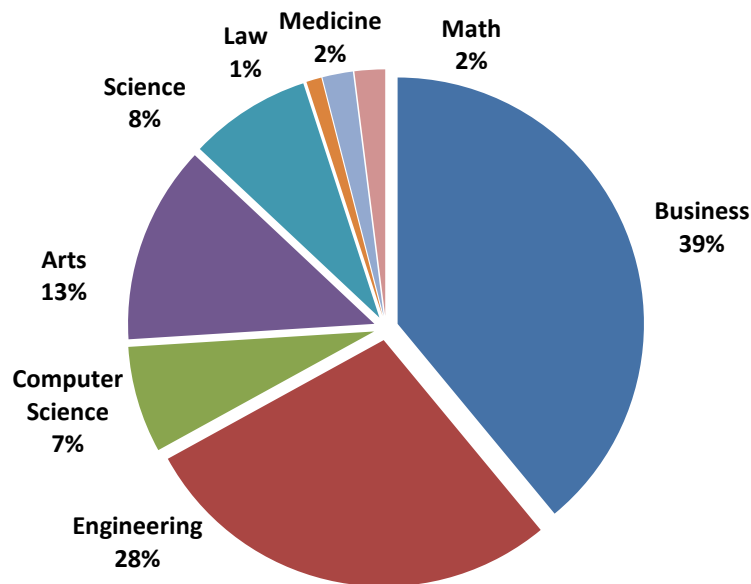

Ivey MBA – Class of 2012

The Class of 2012 represents:

- 14 Countries of citizenship
- 19 Birth countries
- 27 Different languages spoken
- 40% Have international work experience
- 25% Have more than one degree

Education

Work Experience