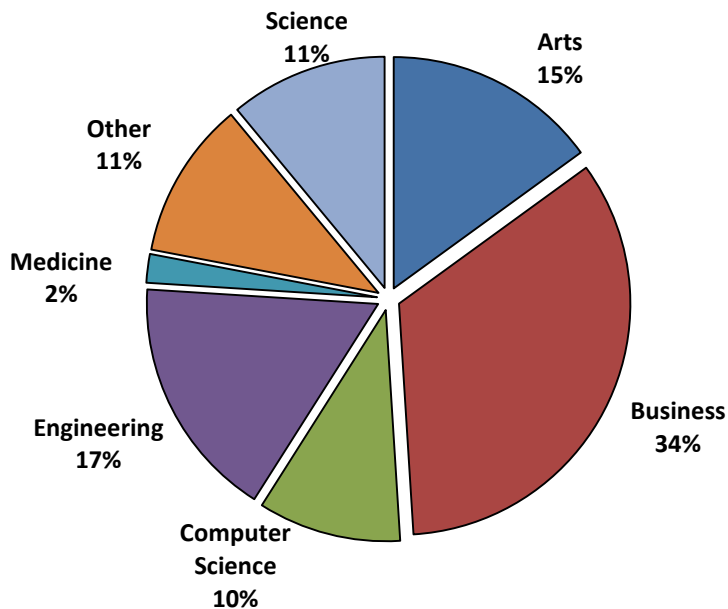

Ivey MBA – Class of 2010

The Class of 2010 represents:

- 11 Countries of citizenship
- 25 Birth countries
- 31 Different languages spoken
- 30% of students have more than one degree

Class Profile		
Total Class	136	
Male	70%	
Female	30%	
Years Work Experience	4.4	
Average Age	29	
Average GMAT	662	
	Citizenship	Birth Country
Canadian	76%	54%
Chinese	6%	6%
Indian	8%	12%
Latin American	3%	3%
Other	7%	25%

Educational Background

Work Experience