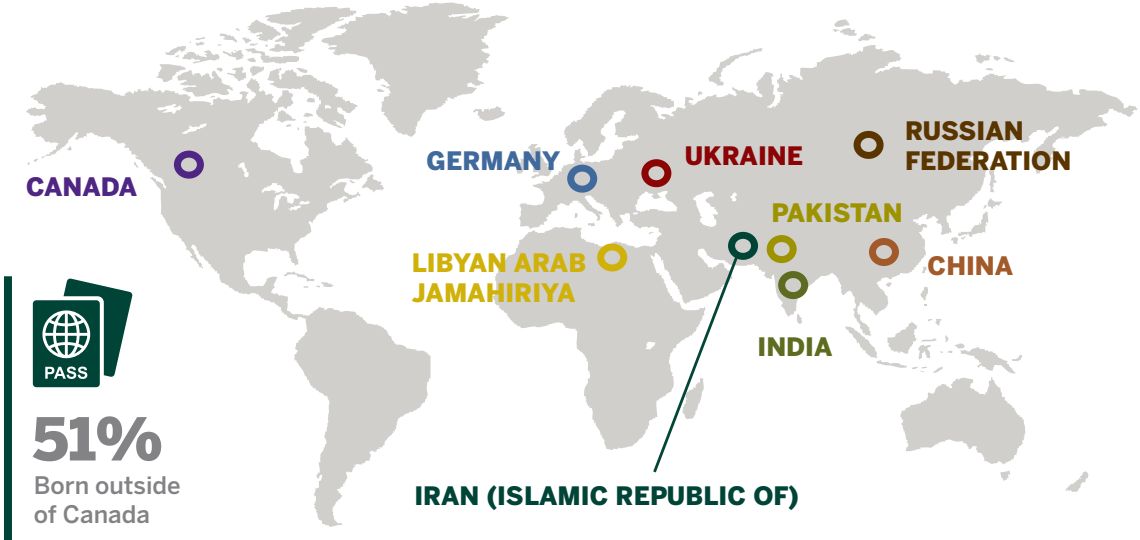

IVEY AMBA CLASS OF 2021

Geography by Birth Country

Industries

19

Different business undergraduate institutions represented

5.5

Average Years of Work Experience

28.5