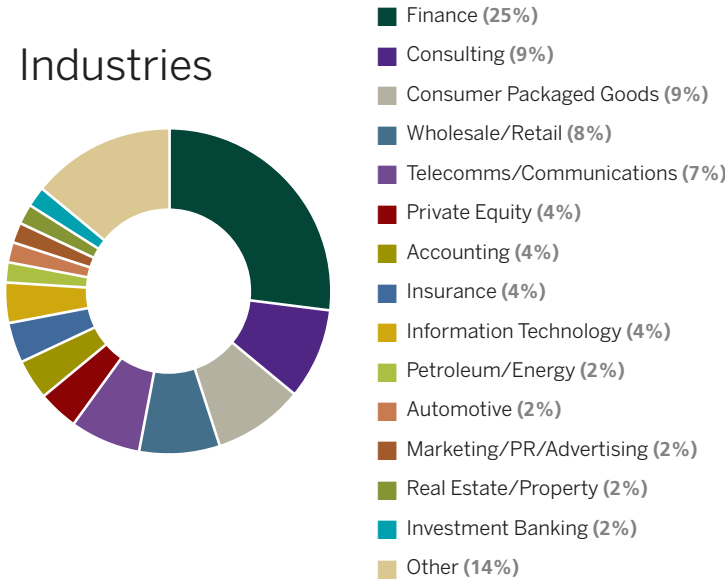

IVEY AMBA CLASS OF 2021

Geography by Birth Country

Industries

19

Different business undergraduate institutions represented

5.5

Average Years of Work Experience

28.5

Average Age

24-33

Age Range

FEMALE 34%

MALE 66%