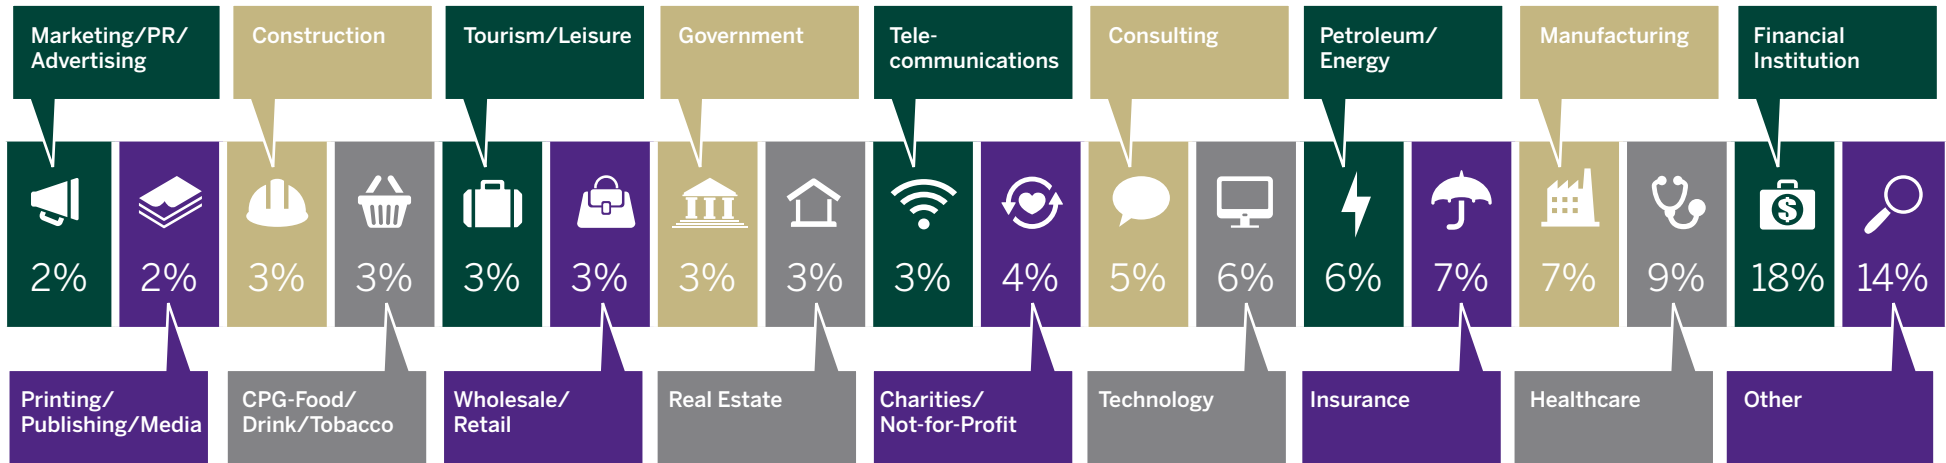

IVEY EMBA CLASS OF 2020

Industry

Location

Job Title

39

Average Age

30-60

Age Range

40%

Born outside of Canada

14.5

Average Years of Work Experience

8

Average Years of Management Experience

33%

Female