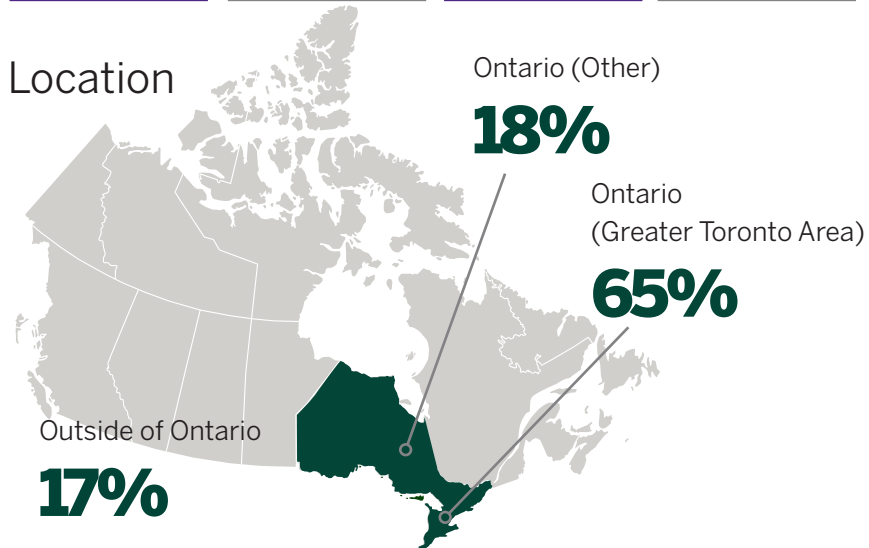

IVEY EMBA CLASS OF 2020

Industry

Location

Job Title

39

Average Age

30-60

Age Range

40%

Born outside of Canada

14.5

Average Years of Work Experience

8

Average Years of Management Experience

33%

Female