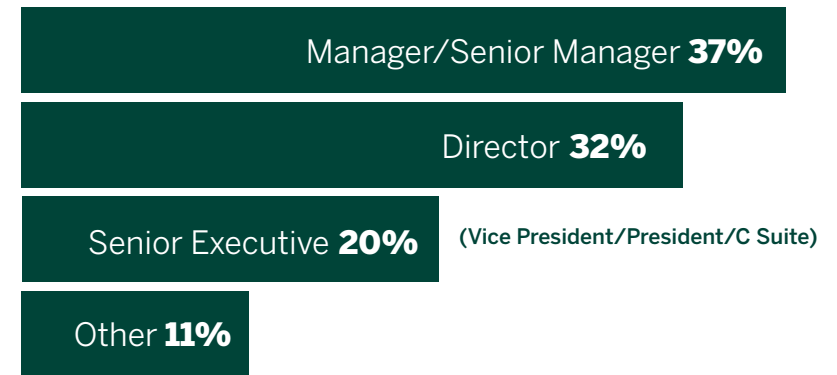

IVEY EMBA CLASS OF 2020

Industry

Location

Job Title

39

Average Age

30-60

Age Range

40%

Born outside of Canada

14.5

Average Years of Work Experience

8

Average Years of Management Experience

33%

Female