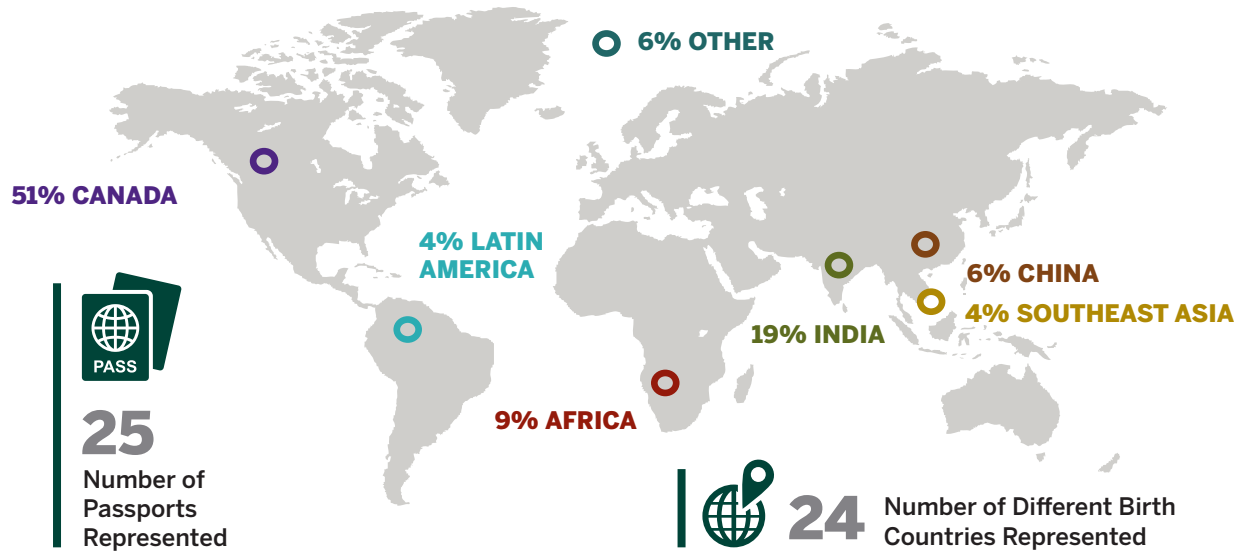

IVEY MBA CLASS OF 2021

Geography by Citizenship

Industry Background

154	28.5	24-35	5.5	520-780	35%	70%	30%	30
Total Students in Class	Average Age	Age Range	Average Years of Work Experience	GMAT Range (median 660)	Female	Domestic Students	International Students	Languages Spoken