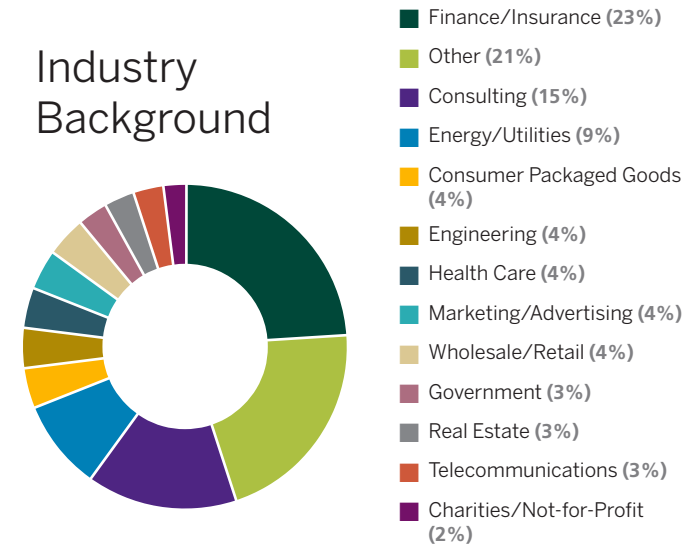

IVEY MBA CLASS OF 2021

Geography by Citizenship

Industry Background

154	28.5	24-35	5.5	520-780	35%	70%	30%	30
Total Students in Class	Average Age	Age Range	Average Years of Work Experience	GMAT Range (median 660)	Female	Domestic Students	International Students	Languages Spoken