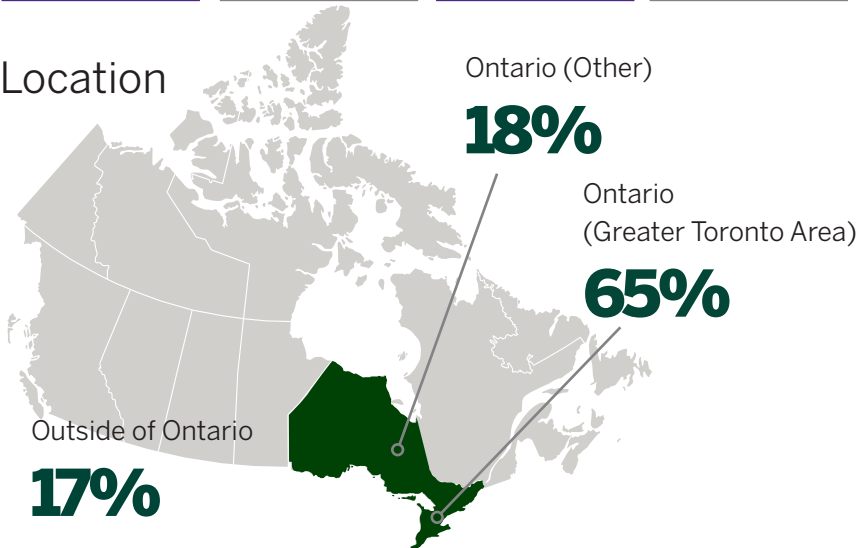

IVEY EMBA OF 2020

Industry

Location

Job Title

39

Average Age

30-60

Age Range

40%

Born outside of Canada

14.5

Average Years of Work Experience

8

Average Years of Management Experience

33%

Female