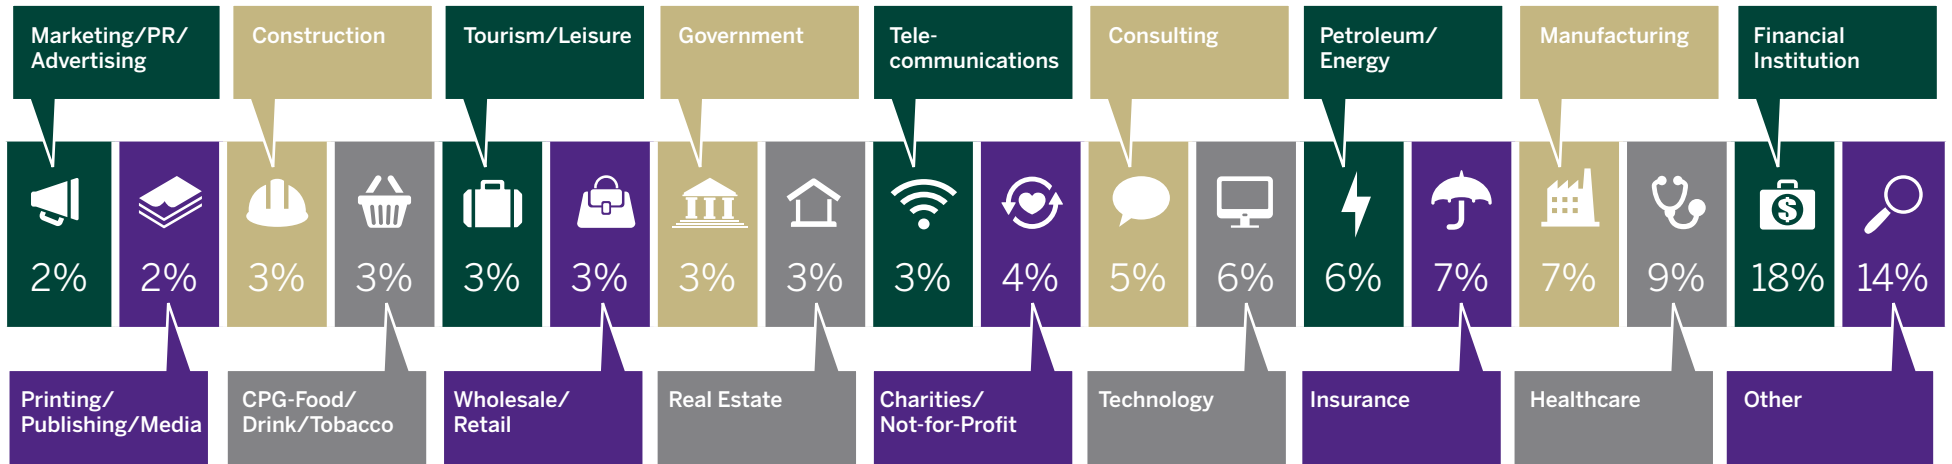

IVEY EMBA OF 2020

Industry

Location

Job Title

39

Average Age

30-60

Age Range

40%

Born outside of Canada

14.5

Average Years of Work Experience

8

Average Years of Management Experience

33%

Female