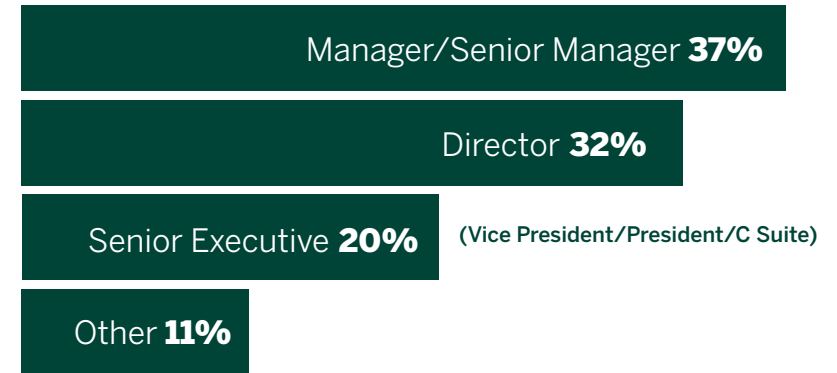

IVEY EMBA OF 2020

Industry

Location

Job Title

39

Average Age

30-60

Age Range

40%

Born outside of Canada

14.5

Average Years of Work Experience

8

Average Years of Management Experience

33%

Female