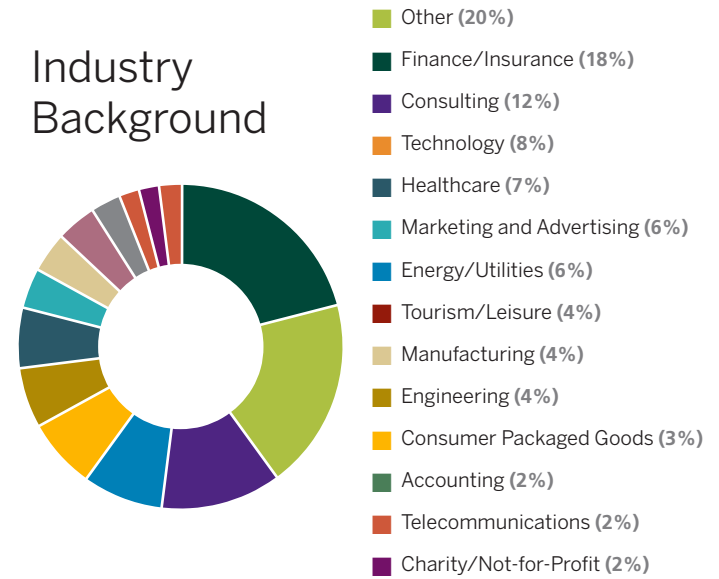

IVEY MBA CLASS OF 2022

Geography by Citizenship

Industry Background

161

Total Students in Class

28.5

Average Age

24-35

Age Range

5.5

Average Years of Work Experience

520-760

GMAT Range (median 660)

38.5%

Female

73%