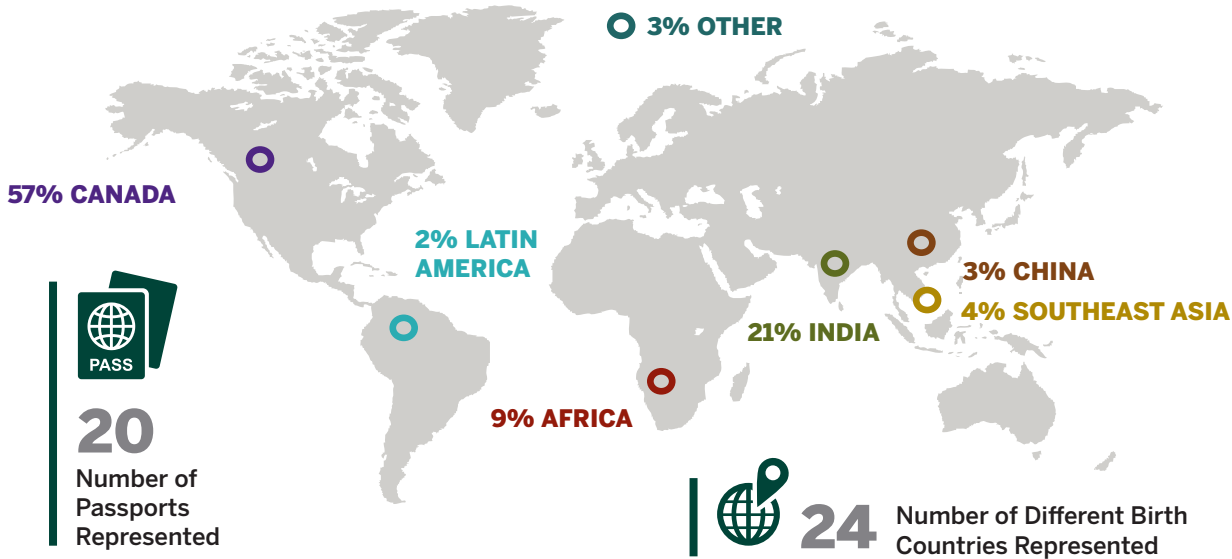

IVEY MBA CLASS OF 2022

Geography by Citizenship

Industry Background

161

Total Students in Class

28.5

Average Age

24-35