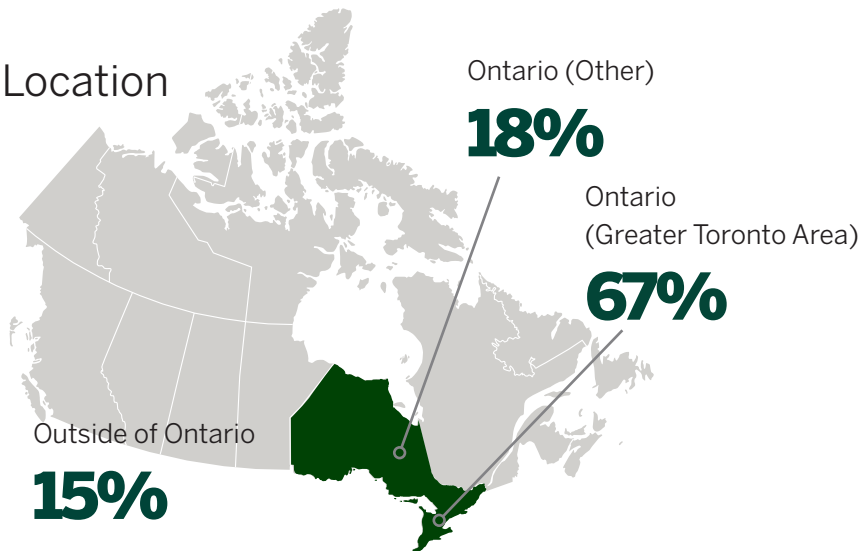

IVEY EMBA OF 2021

Industry

Location

Job Title

39

Average Age

30-60

Age Range

45%

Born outside of Canada

15

Average Years of Work Experience

9

Average Years of Management Experience

32%

Self-identifying as women