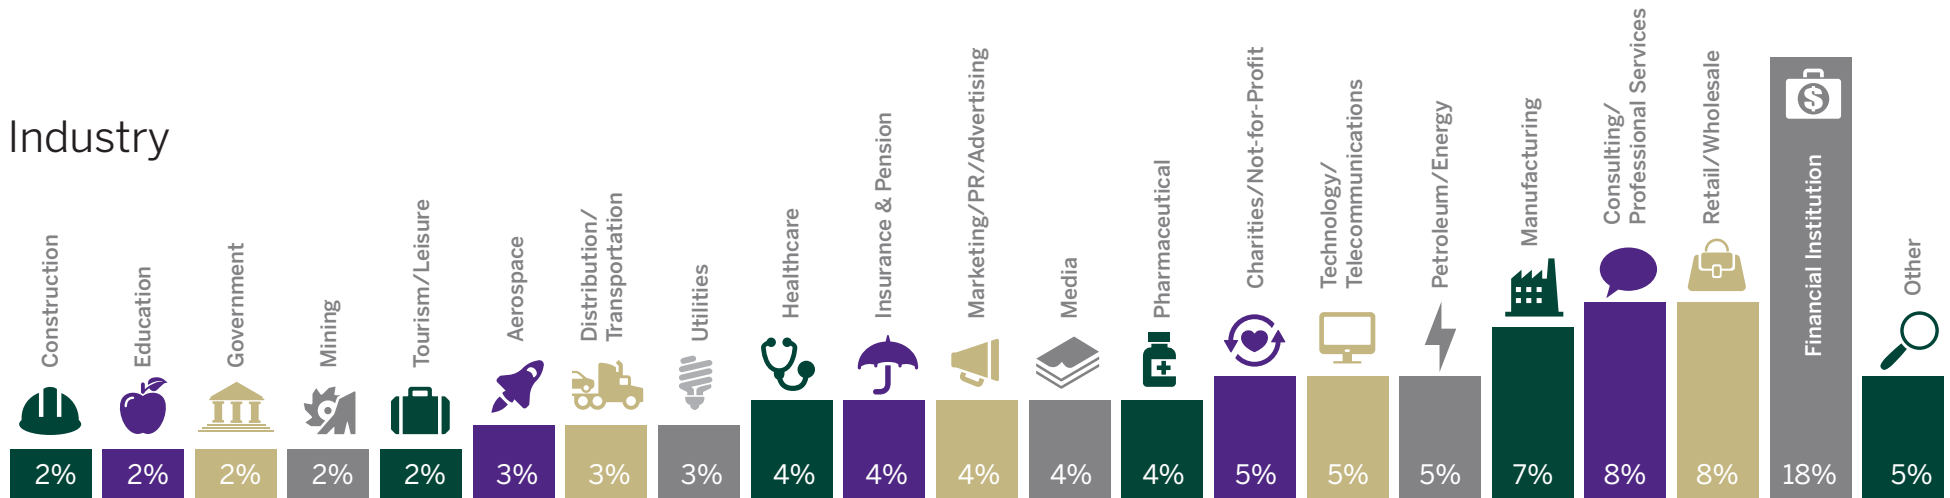

IVEY EMBA OF 2021

Industry

Location

Job Title

39

Average Age

30-60

Age Range

45%

Born outside of Canada

15

Average Years of Work Experience

9

Average Years of Management Experience

32%

Self-identifying as women