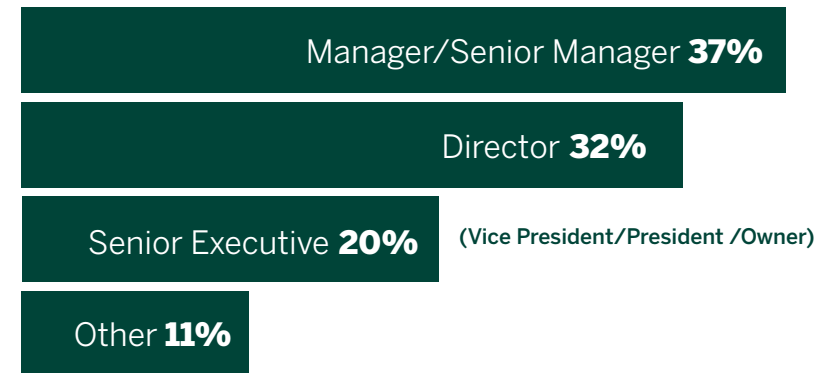

IVEY EMBA OF 2021

Industry

Location

Job Title

39

Average Age

30-60

Age Range

45%

Born outside of Canada

15

Average Years of Work Experience

9

Average Years of Management Experience

32%

Self-identifying as women