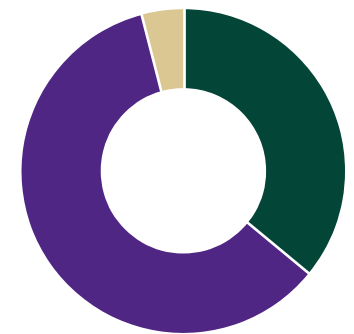

IVEY MSc CLASS OF 2023 INTERNATIONAL BUSINESS & CEMS MIM

Immigration Status

- Canadian Citizens (36%)
- International Students (60%)
- Permanent Residents (4%)

48

International Business Students in Class

34

CEMS Students in Class

23

Average Age

16

Birth Countries

11

Countries of Citizenship

54%