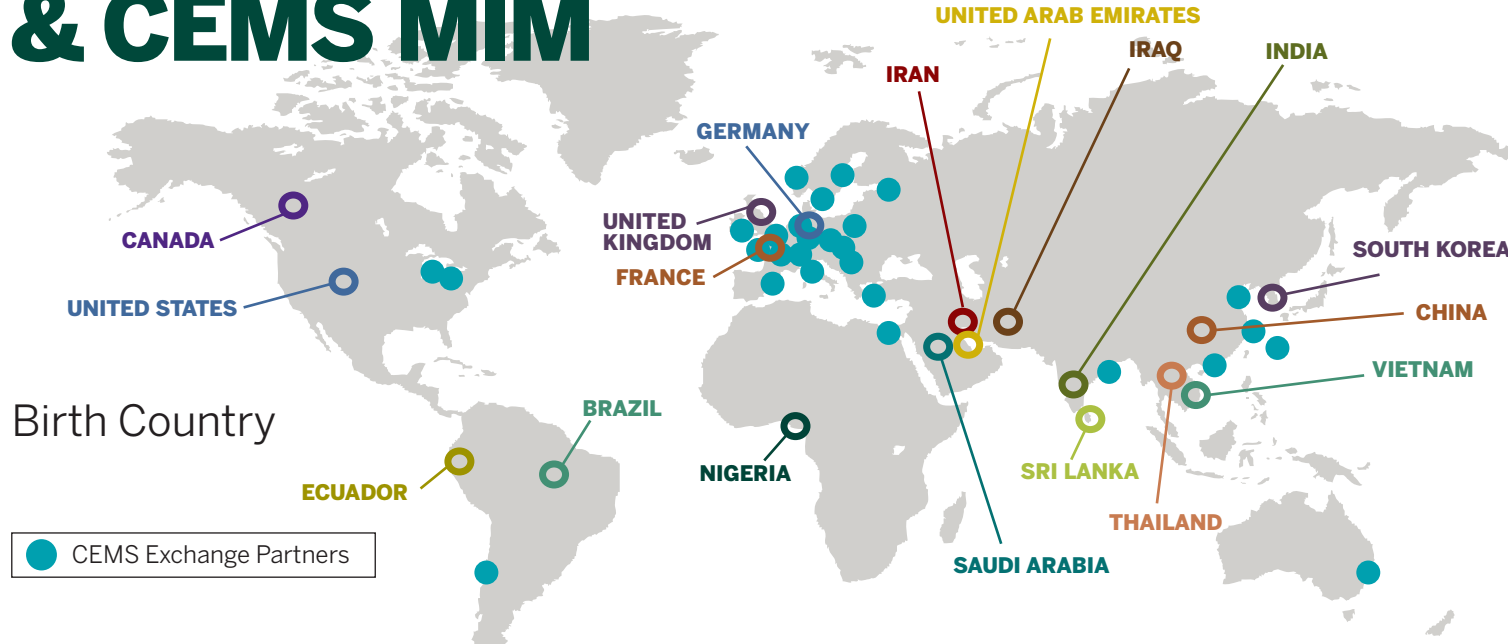

IVEY MSc CLASS OF 2023 INTERNATIONAL BUSINESS & CEMS MIM

Immigration Status

- Canadian Citizens (36%)
- International Students (60%)
- Permanent Residents (4%)

48

International Business Students in Class

34

CEMS Students in Class

23

Average Age

16

Birth Countries

11

Countries of Citizenship

54%