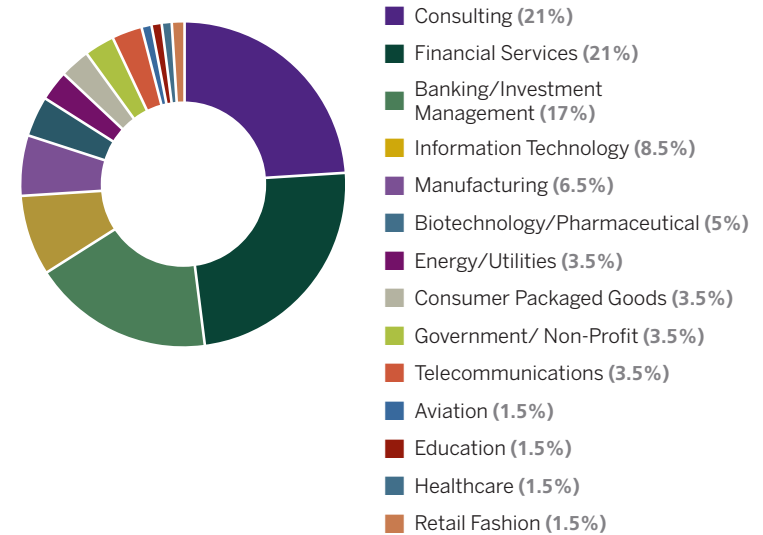

IVEY AMBA CLASS OF 2024

Geography by Birth Country

18 Industries, 49 Companies

25

Different Undergraduate Institutions

58

Class Size

28

Average Age

23-34

Age Range

5.75

Average Years of Work Experience

52%

Female

48%