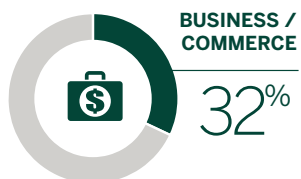

Education Background